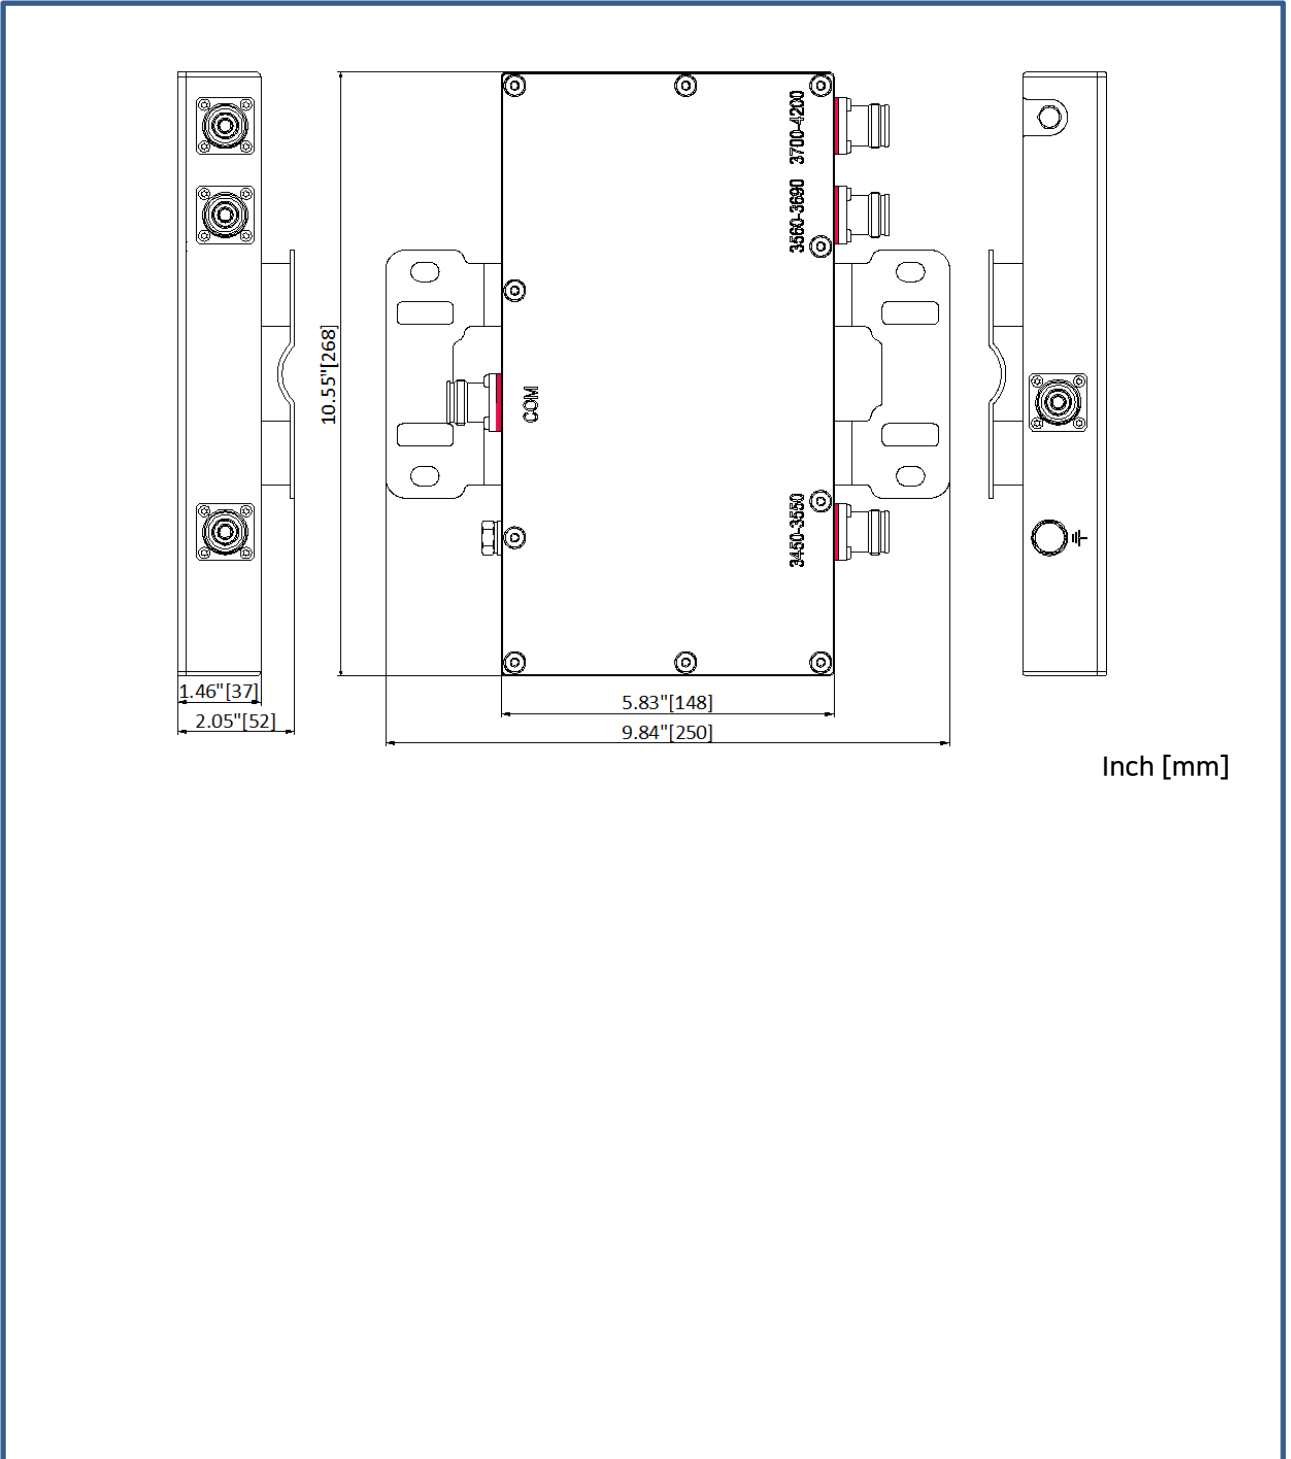

Parameter	Specifications		
Model	STXS-CBC		
Input Port Number	Port 1	Port 2	Port 3
Freq. Range [MHz]	3450-3550	3560-3690	3700-4200
Insertion Loss [dB]	1.0	1.0	1.0
Return Loss [dB]	18		
Port Isolation [dB]	30	30	30
Power Rating [W]	150 Avg. per Port		
Group Delay [ns]	40		
DC Pass & Lightning Protection	3A max @ All Ports, ±5 kA, 8/20us		
PIM [dBc]	-161		
IP Rating	IP67, 30-day Salt Fog IAW ASTM-B117		
Operating Temp. [°F]	-40 to +149		
RF Connector	4.3-10 Female		
Size (W x H x D)	10.55" x 5.83" x 1.46"		
Weight [lb]	4.85		

\* Specifications are subject to change without prior notification.

Mechanical Drawing

Inch [mm]